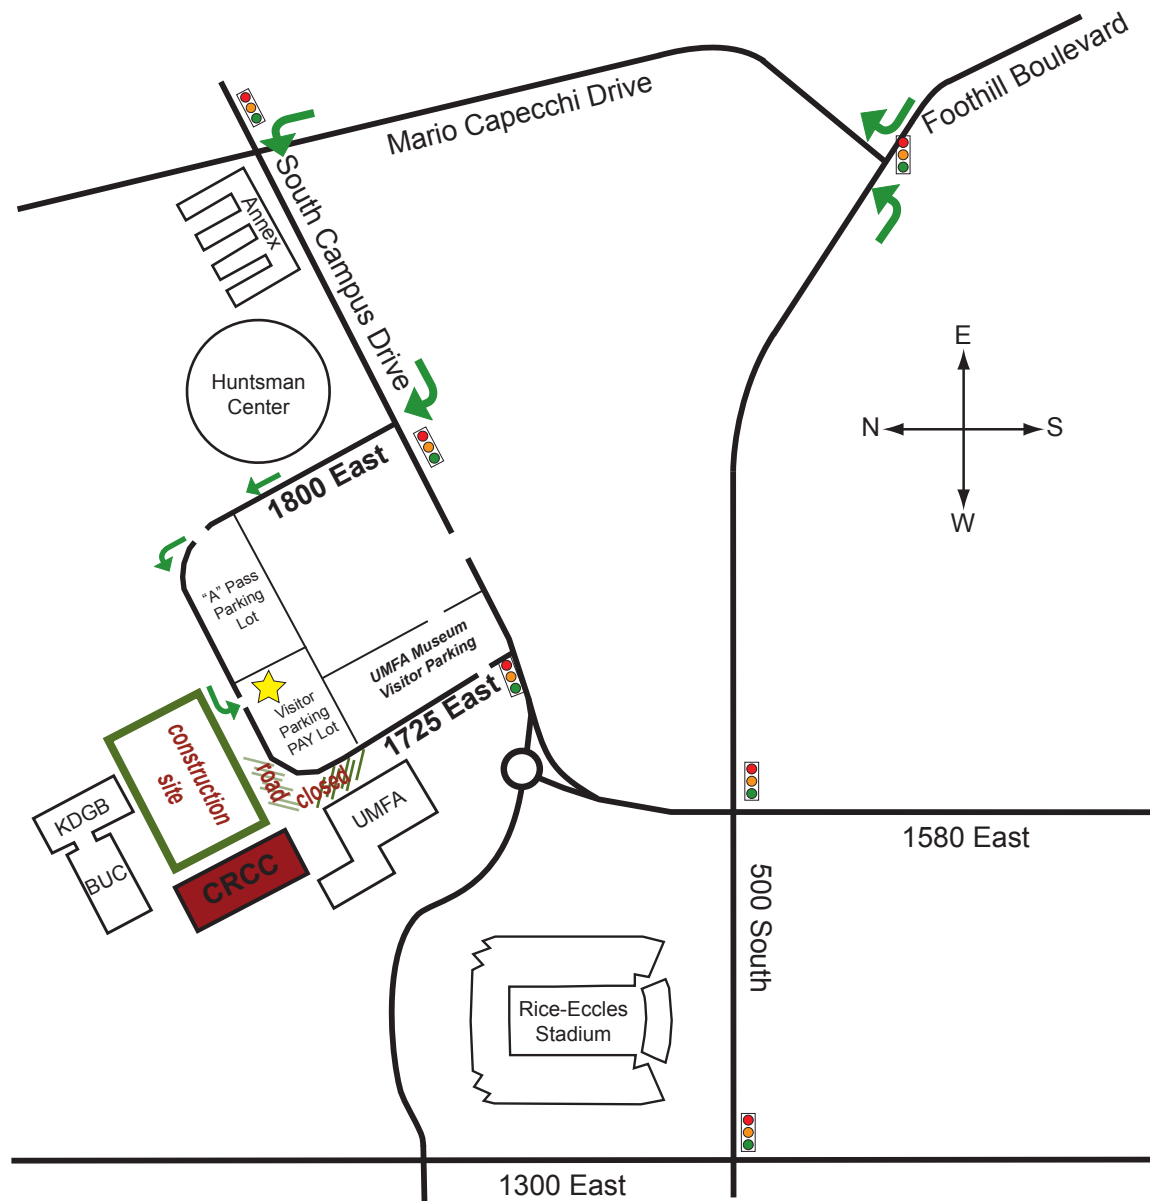

## Directions to the C. Roland Christensen Center (CRCC)

### From Downtown, I-15

Go east on 400 south (which turns into 500 South and eventually Foothill Blvd) towards the university. Turn LEFT at the intersection of Foothill Blvd and Mario Capecchi Drive. Turn LEFT onto South Campus Drive. Turn RIGHT at 1800 East. *(Notice that only a right-hand turn can be made from South Campus Drive onto 1800 East.)* Follow the signs for "Visitor Parking PAY Lot".

### From Foothill Blvd, I-215

Go North on Foothill Blvd. Turn RIGHT at the intersection of Foothill Blvd and Mario Capecchi Drive. Turn LEFT onto South Campus Drive. Turn RIGHT at 1800 East. *(Notice that only a right-hand turn can be made from South Campus Drive onto 1800 East.)* Follow the signs for "Visitor Parking PAY Lot".

### Important Notice:

There are currently several construction projects underway near campus as well as in the Business Loop. Please be aware that this has created additional traffic. We apologize for any inconvenience this may cause.